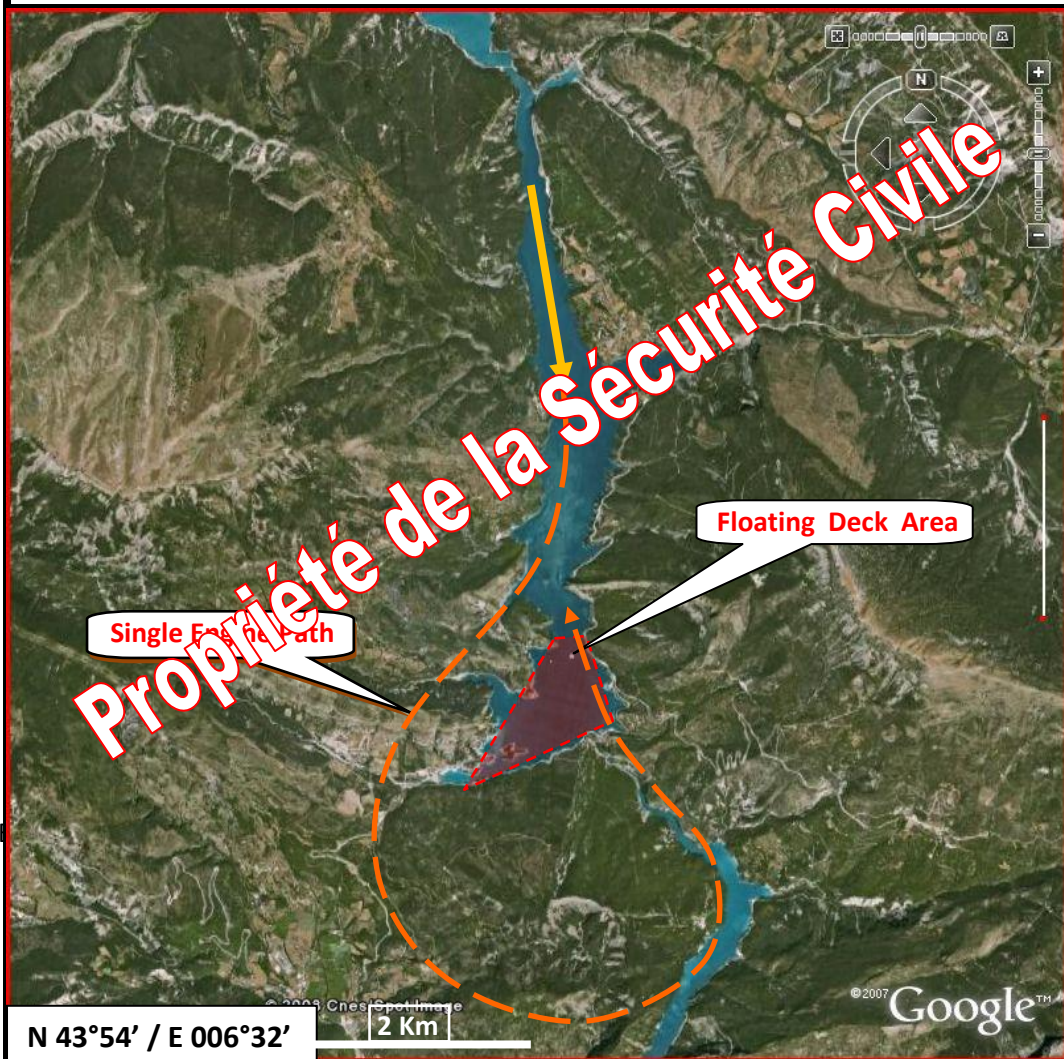

CASTELLANE

2

Area : 04 Alpes de Provence

Ops. Freq. : 30

Élévation : 2900 Ft

Scooping limitations: Northbound and tail wind opérations Prohibited!

Caution ⚠️: Unsafe aerology by heavy crosswind conditions.

Nearest Airport : CANNES 140° / 28Nm Twr. 118.62

N 43°54' / E 006°32'

2 Km

© 2007 Google™