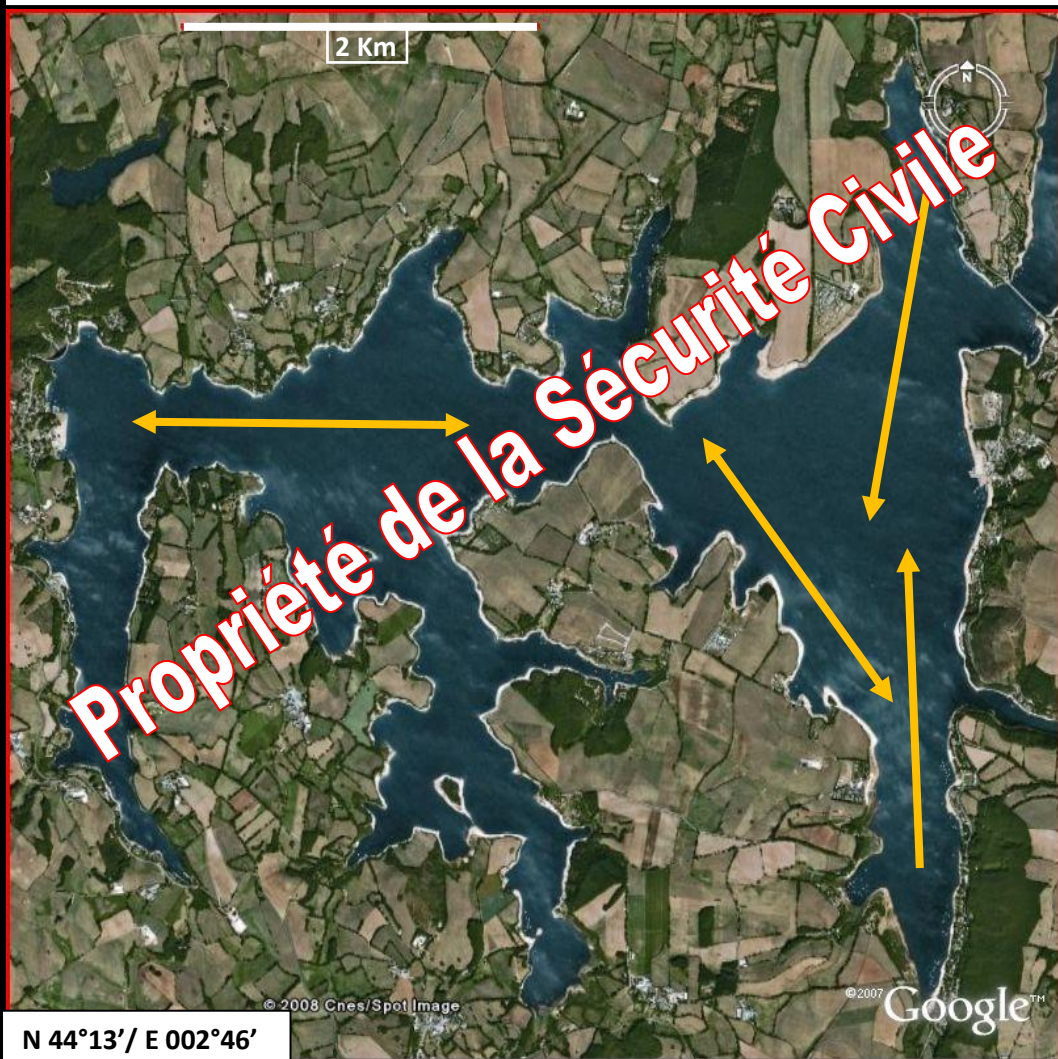

PARELOUP

13

Area : 12 Aveyron

Ops. Freq. : 30

Elévation : 2600 Ft

Scooping limitations :

Caution ⚠ :

Nearest Airport : RODEZ 317° / 17Nm Twr. 118.12

N 44°13' / E 002°46'